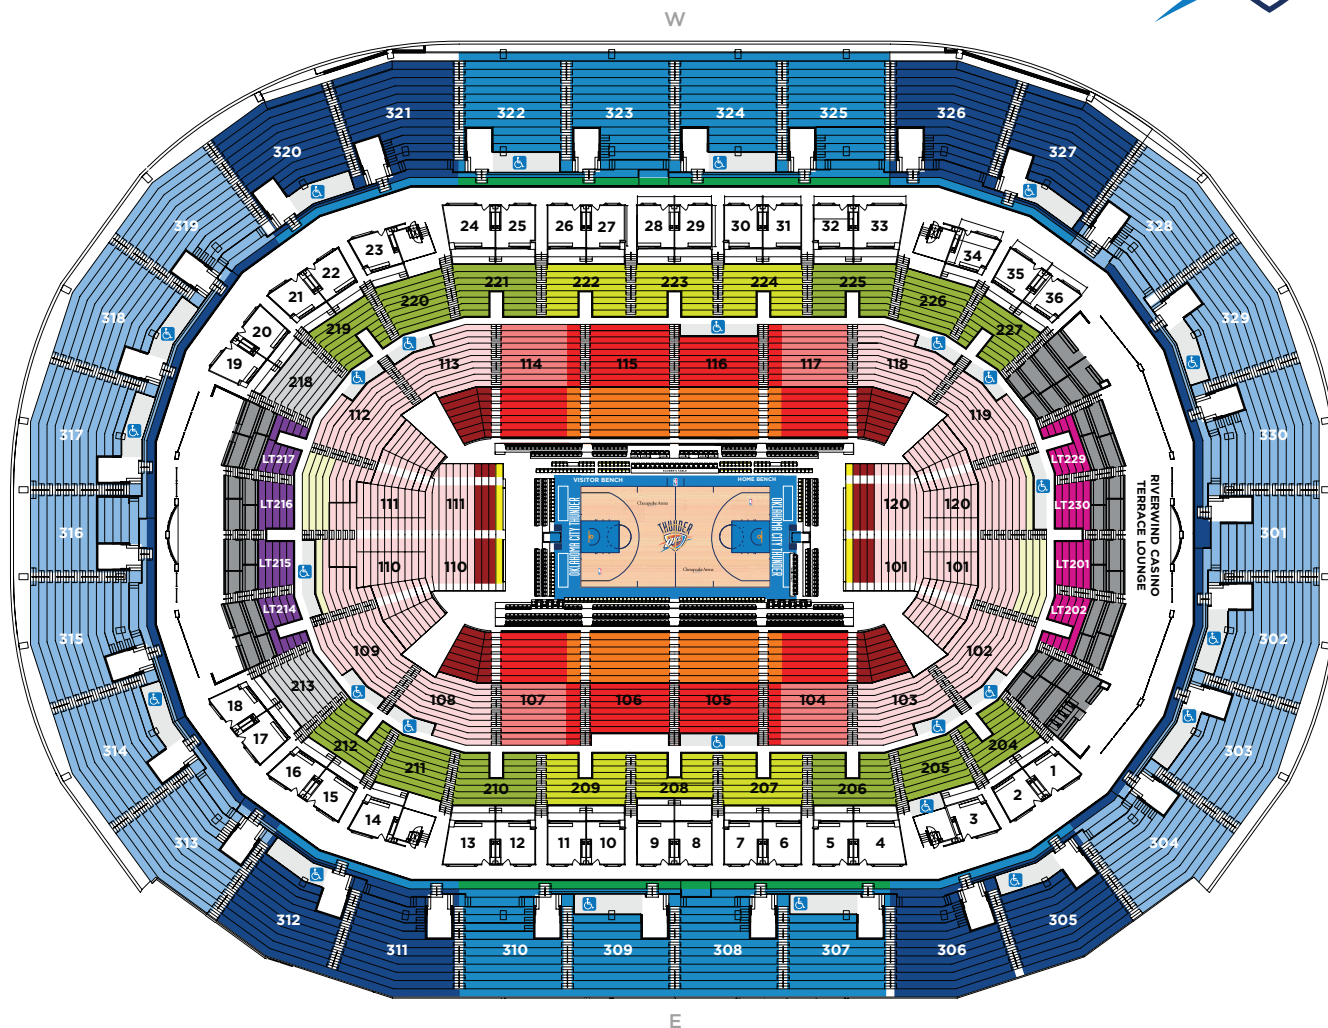

LOWER LEVEL

- $255 Champions Club
- $155 Premier Sideline
- $155 Low Post
- $125 High Post
- $80 Premier Baseline
- $55 Baseline
- $42 Baseline Loft